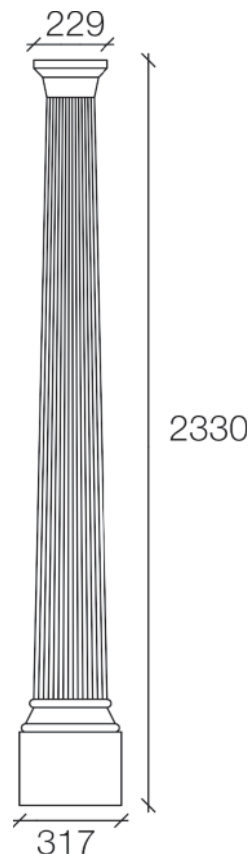

## COLUMNS

- PLAIN COLUMN (300 x 3000mm)  
\*made to order

Other sizes available contact [Killeshal's](#) customer service on **0800 0393367**

Ref: COLUMN 101

COLUMNS

- GEORGIAN COLUMN (229 x 2330mm)

Other sizes available contact [Killeshal's](#) customer service on **0800 0393367**

## BALLUSTRADES

- 185 x 770mm

Other sizes available contact [Killeshal's](#) customer service on **0800 0393367**

Ref: BALLUSTRADE 116

BALLUSTRADES

- 140 x 590mm

Other sizes available contact [Killeshal's](#) customer service on **0800 0393367**