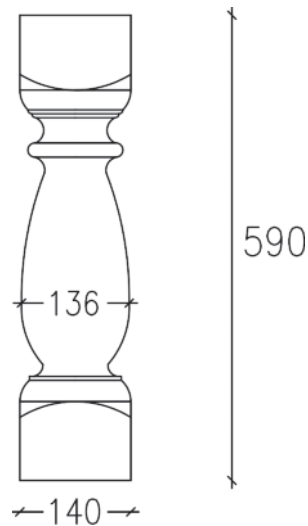

## COLUMNS

- PLAIN COLUMN (300 x 3000mm)  
\*made to order

Other sizes available contact [Killeshal's](#) customer service on **0800 0393367**

Ref: COLUMN 101

COLUMNS

- GEORGIAN COLUMN (229 x 2330mm)

Other sizes available contact [Killeshal's](#) customer service on **0800 0393367**

## BALLUSTRADES

- 185 x 770mm

Other sizes available contact [Killeshal's](#) customer service on **0800 0393367**

Ref: BALLUSTRADE 116

BALLUSTRADES

- 140 x 590mm

Other sizes available contact [Killeshal's](#) customer service on **0800 0393367**