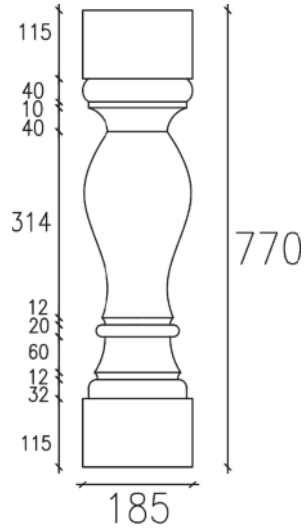

## COLUMNS

- PLAIN COLUMN (300 x 3000mm)  
\*made to order

Other sizes available contact [Killeshal's](#) customer service on **0800 0393367**

Ref: COLUMN 101

COLUMNS

- GEORGIAN COLUMN (229 x 2330mm)

Other sizes available contact [Killeshal's](#) customer service on **0800 0393367**

## BALLUSTRADES

- 185 x 770mm

Other sizes available contact [Killeshal's](#) customer service on **0800 0393367**

Ref: BALLUSTRADE 116

BALLUSTRADES

- 140 x 590mm

Other sizes available contact [Killeshal's](#) customer service on **0800 0393367**