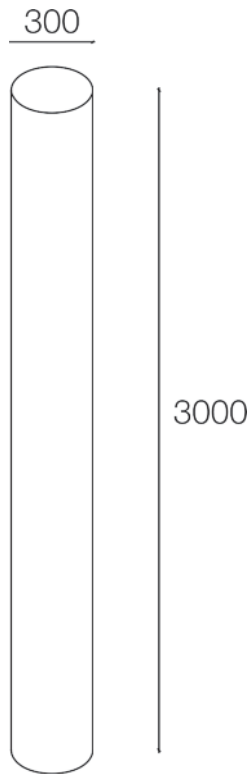

## COLUMNS

- PLAIN COLUMN (300 x 3000mm)  
\*made to order

Other sizes available contact [Killeshal's](#) customer service on **0800 0393367**

Ref: COLUMN 101

COLUMNS

- GEORGIAN COLUMN (229 x 2330mm)

Other sizes available contact [Killeshal's](#) customer service on **0800 0393367**

## BALLUSTRADES

- 185 x 770mm

Other sizes available contact [Killeshal's](#) customer service on **0800 0393367**

Ref: BALLUSTRADE 116

BALLUSTRADES

- 140 x 590mm

Other sizes available contact [Killeshal's](#) customer service on **0800 0393367**