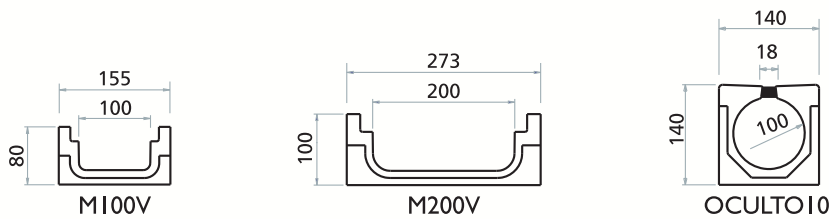

SYSTEM SPORT

TYPE DE PENTE / SLOPE DESIGNS

SANS PENTE / WITHOUT SLOPE

D100
SU100

PENTE EN CASCADE / CASCADED SLOPE

D100
SU100

The information contained in the brochure was up to date at the time of going to print. Photographs, drawings, sizes and reference numbers are given as a indication only and can be changed without notice. Killeshal Precast Concrete Ltd reserves the right to modify product specification without notice.