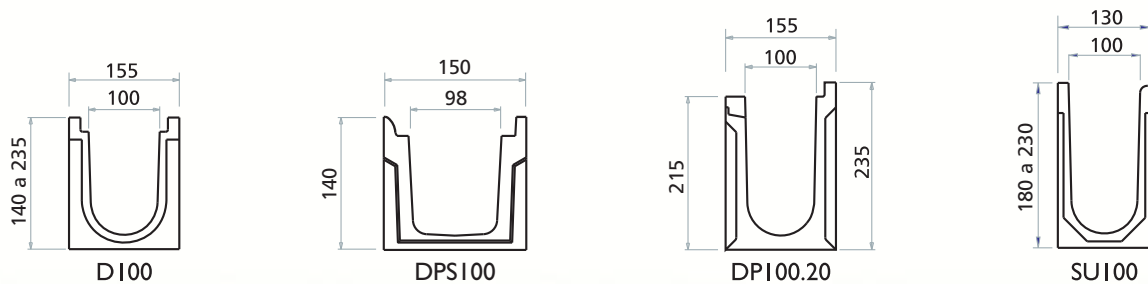

SYSTEM SPORT

TYPE DE PENTE / SLOPE DESIGNS

SANS PENTE / WITHOUT SLOPE

D100
SU100

PENTE EN CASCADE / CASCADED SLOPE

D100
SU100

The information contained in the brochure was up to date at the time of going to print. Photographs, drawings, sizes and reference numbers are given as a indication only and can be changed without notice. Killeshal Precast Concrete Ltd reserves the right to modify product specification without notice.